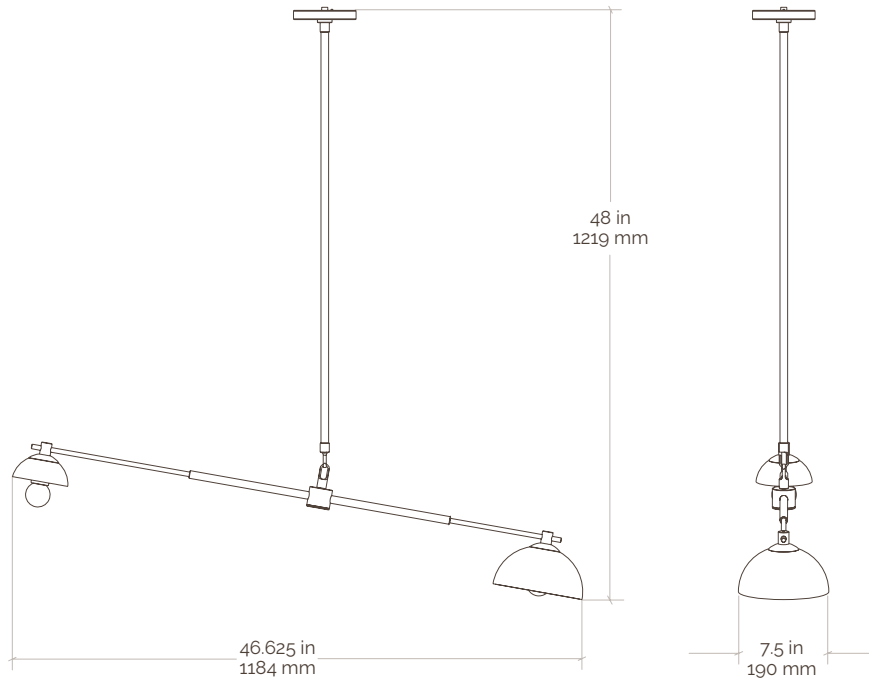

Dixon Pendant Double

Incandescent

Collection	Dixon	Mounting	4 in octagon box
Number	PD-053	Canopy	5 in / 130 mm
Product	Pendant double	Certifications	UL listed
Appx. Dimensions	H: 48 in / 1219 mm W: 46.625 in / 1184 mm L: 7.5 in / 190 mm	Lamping	E26 G16.5 stretch filament LED
Weight	9.875 lbs / 4.5 kgs	Lamping Spec	4.5 w / 500 lm / 2700 k each
Materials	Brass & terracotta	Dimming	See compatability list for details.
Finishes	Available in any Pax brass & ceramic finish		Standard down rod is 35in/890mm and can be cut to length on-site or ordered to length specified by desired fixture's overall height (OAH). Longer custom length available.

Incandescent Base Lamp Specs

G16.5 Stretch Filament LED - Frosted Bulb (FRO) / Clear Bulb (CLR)

Type (FRO/CLR)	E26 edison base	Type (FRO/CLR)	E12 candelabra base
Watts Each	4.5	Watts Each	4
Lumens Each	500	Lumens Each	450
Color Temperature	2700 K	Color Temperature	2700 K
Life Expectancy	3 yrs. 25,000 hours	Life Expectancy	3 yrs. 25,000 hours