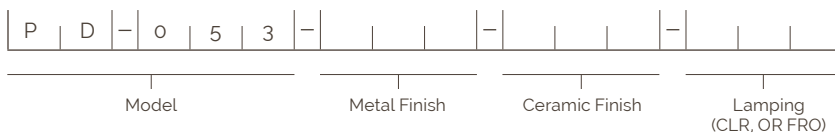

Dixon Pendant Double

Incandescent

Collection	Dixon	Mounting	4 in octagon box
Number	PD-053	Canopy	5 in / 130 mm
Product	Pendant double	Certifications	UL listed
Appx. Dimensions	H: 48 in / 1219 mm W: 46.625 in / 1184 mm L: 7.5 in / 190 mm	Lamping	E26 G16.5 stretch filament LED
Weight	9.875 lbs / 4.5 kgs	Lamping Spec	4.5 w / 500 lm / 2700 k each
Materials	Brass & terracotta	Dimming	See compatability list for details.
Finishes	Available in any Pax brass & ceramic finish		Standard down rod is 35in/890mm and can be cut to length on-site or ordered to length specified by desired fixture's overall height (OAH). Longer custom length available.

SKU Key Finish legend available at paxlighting.com/finishes

Specifications

SKU Legend

XX-XXX	XXX-	XXX-	XXX-
Model	Metal Finish	Ceramic Finish	Lamping
SC	Antique White (ANW)	Verde Lichen (VDL)	Frosted (FRO)
FM	Brushed Brass (BRB)	Azure Lichen (AZL)	Clear (CLR)
CF	Light Aged Brass (LAB)	Ivory Lichen (IVL)	
PD	Dark Aged Brass (DAB)	Chocolate Lichen (CHL)	
FL	Brushed Nickel (BRN)	Verde Matte (VDM)	
TB	Matte White (MTW)	Azure Matte (AZM)	
	Matte Black (MTB)	Chocolate Matte (CHM)	
	Graphite (GRA)	Black Matte (BLM)	

Incandescent Base Lamp Specs

G16.5 Stretch Filament LED - Frosted Bulb (FRO) / Clear Bulb (CLR)

Type (FRO/CLR)	E26 edison base	Type (FRO/CLR)	E12 candelabra base
Watts Each	4.5	Watts Each	4
Lumens Each	500	Lumens Each	450
Color Temperature	2700 K	Color Temperature	2700 K
Life Expectancy	3 yrs. 25,000 hours	Life Expectancy	3 yrs. 25,000 hours