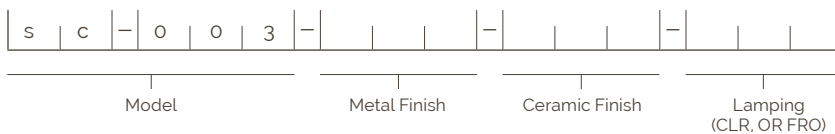

Collection	Emmet	Mounting	4 in octagon box or handy box
Number	SC-003	Backplate	4.75 in / 121 mm
Product	Sconce Small, Dry	Certifications	UL listed
Appx. Dimensions	Diameter: 4.75 in / 121 mm Projection: 4.75 in / 121 mm (Includes bulb)	Lamping	E26 G16.5 stretch filament LED
Weight	2 lbs / 0.9 kgs	Lamping Spec	4.5 w / 500 lm / 2700 k each
Materials	Brass & terracotta	Dimming	See compatability list for details.
Finishes	Available in any Pax brass & ceramic finish		*WALL MOUNT ONLY

SKU Key Finish legend available at paxlighting.com/finishes