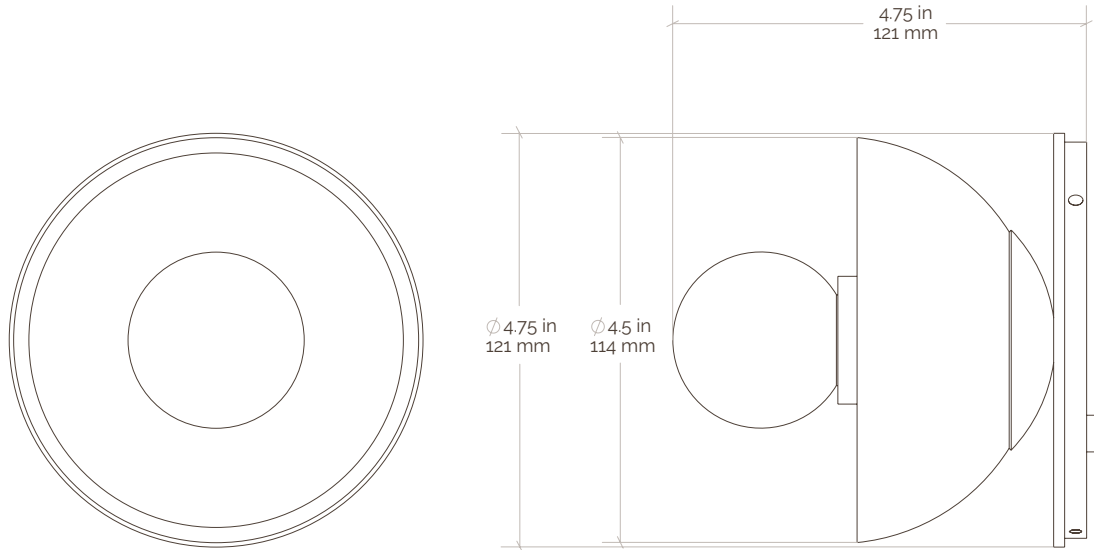

# Emmet Sconce Small, Dry

Incandescent

<b>Collection</b>	Emmet	<b>Mounting</b>	4 in octagon box or handy box
<b>Number</b>	SC-003	<b>Backplate</b>	4.75 in / 121 mm
<b>Product</b>	Sconce Small, Dry	<b>Certifications</b>	UL listed
<b>Appx. Dimensions</b>	Diameter: 4.75 in / 121 mm Projection: 4.75 in / 121 mm (Includes bulb)	<b>Lamping</b>	E26 G16.5 stretch filament LED
<b>Weight</b>	2 lbs / 0.9 kgs	<b>Lamping Spec</b>	4.5 w / 500 lm / 2700 k each
<b>Materials</b>	Brass & terracotta	<b>Dimming</b>	See compatability list for details.
<b>Finishes</b>	Available in any Pax brass & ceramic finish		*WALL MOUNT ONLY

## Specifications