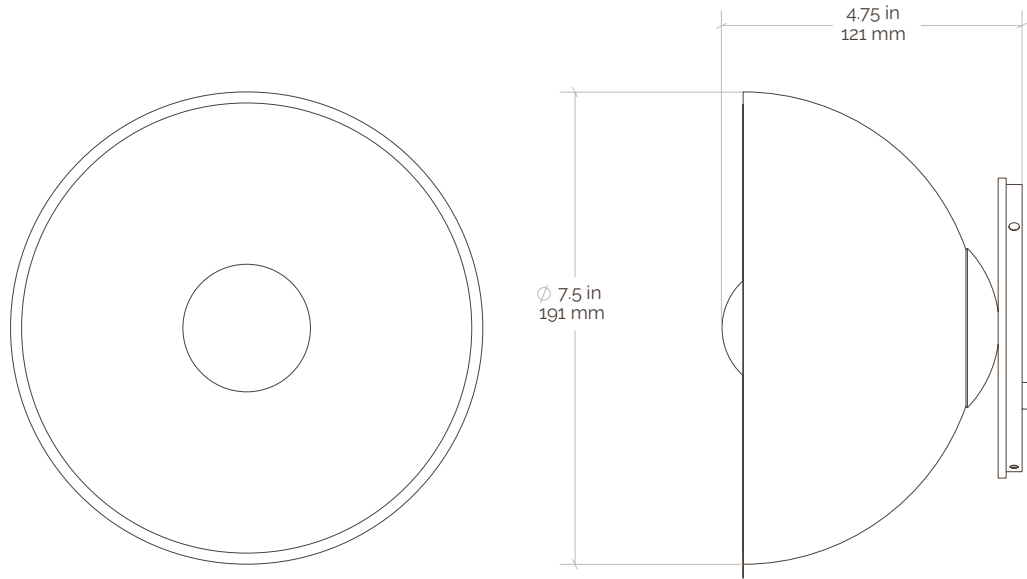

Emmet Sconce Large, Dry

Incandescent

Collection	Emmet	Mounting	4 in octagon box or handy box
Number	SC-004	Backplate	4.75 in / 121 mm
Product	Sconce Large, Dry	Certifications	UL listed
Appx. Dimensions	Diameter: 7.5 in / 191 mm Projection: 4.75 in / 121 mm (Includes bulb)	Lamping	E26 G16.5 stretch filament LED
Weight	2.5 lbs / 1.1 kgs	Lamping Spec	4.5 w / 500 lm / 2700 k each
Materials	Brass & terracotta	Dimming	See compatability list for details.
Finishes	Available in any Pax brass & ceramic finish		*WALL MOUNT ONLY

Incandescent Base Lamp Specs

G16.5 Stretch Filament LED - Frosted Bulb (FRO) / Clear Bulb (CLR)

Type (FRO/CLR)	E26 edison base	Type (FRO/CLR)	E12 candelabra base
Watts Each	4.5	Watts Each	4
Lumens Each	500	Lumens Each	450
Color Temperature	2700 K	Color Temperature	2700 K
Life Expectancy	3 yrs. 25,000 hours	Life Expectancy	3 yrs. 25,000 hours