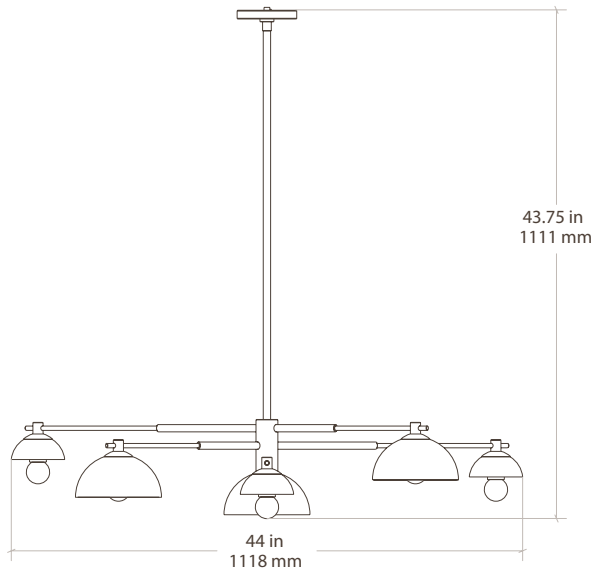

Dixon Ceiling Fixture Six Light

Incandescent

Collection	Dixon	Mounting	4 in octagon box
Number	CF-043	Canopy	5 in / 130 mm
Product	Ceiling Fixture Six Light	Certifications	UL listed
Appx. Dimensions	H: 43.5 in / 1105 mm W: 44 in / 1118 mm L: 43.5 in / 1105 mm	Lamping	E26 G16.5 stretch filament LED
Weight	24 lbs / 10.9 kgs	Lamping Spec	4.5 w / 500 lm / 2700 k each
Materials	Brass & terracotta	Dimming	See compatability list for details.
Finishes	Available in any Pax brass & ceramic finish		Standard down rod is 33.75in/857mm and can be cut to length on-site or ordered to length specified by desired fixture's overall height (OAH). Longer custom length available.

Incandescent Base Lamp Specs

G16.5 Stretch Filament LED - Frosted Bulb (FRO) / Clear Bulb (CLR)

Type (FRO/CLR)	E26 edison base	Type (FRO/CLR)	E12 candelabra base
Watts Each	4.5	Watts Each	4
Lumens Each	500	Lumens Each	450
Color Temperature	2700 K	Color Temperature	2700 K
Life Expectancy	3 yrs. 25,000 hours	Life Expectancy	3 yrs. 25,000 hours