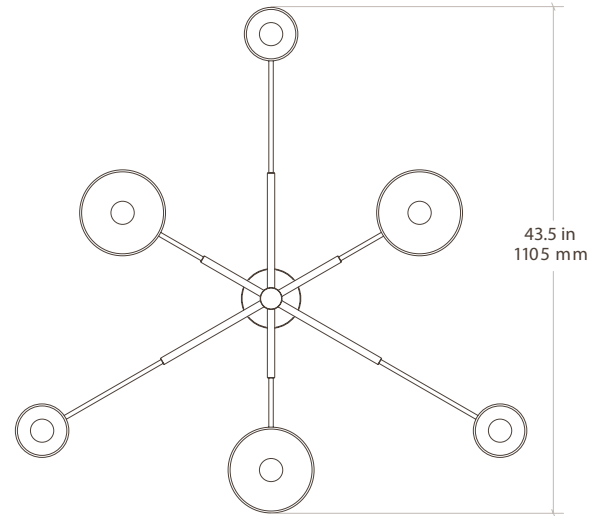

Dixon Ceiling Fixture Six Light

Incandescent

Collection	Dixon	Mounting	4 in octagon box
Number	CF-043	Canopy	5 in / 130 mm
Product	Ceiling Fixture Six Light	Certifications	UL listed
Appx. Dimensions	H: 43.5 in / 1105 mm W: 44 in / 1118 mm L: 43.5 in / 1105 mm	Lamping	E26 G16.5 stretch filament LED
Weight	24 lbs / 10.9 kgs	Lamping Spec	4.5 w / 500 lm / 2700 k each
Materials	Brass & terracotta	Dimming	See compatability list for details.
Finishes	Available in any Pax brass & ceramic finish		Standard down rod is 33.75in/857mm and can be cut to length on-site or ordered to length specified by desired fixture's overall height (OAH). Longer custom length available.

Incandescent Base Lamp Specs

G16.5 Stretch Filament LED - Frosted Bulb (FRO) / Clear Bulb (CLR)

Type (FRO/CLR)	E26 edison base	Type (FRO/CLR)	E12 candelabra base
Watts Each	4.5	Watts Each	4
Lumens Each	500	Lumens Each	450
Color Temperature	2700 K	Color Temperature	2700 K
Life Expectancy	3 yrs. 25,000 hours	Life Expectancy	3 yrs. 25,000 hours