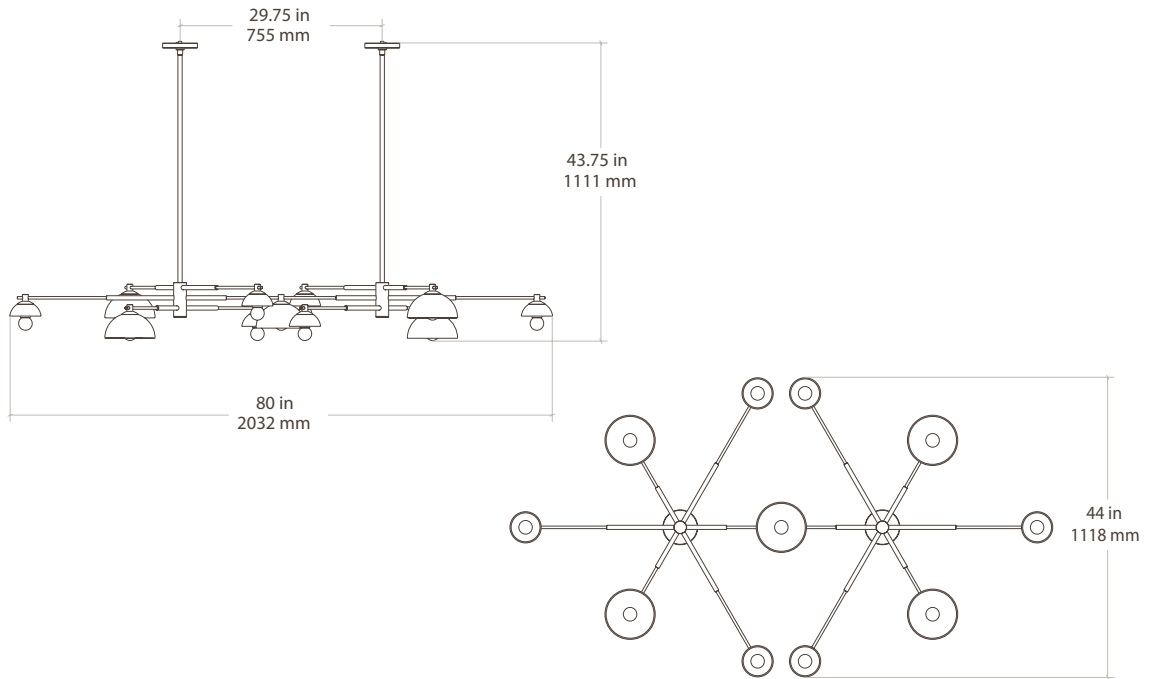

Dixon Ceiling Fixture Eleven Light

Incandescent

Collection	Dixon	Mounting	2x 4 in octagon boxes (both wired)
Number	CF-044	Canopies	2x 5 in / 130 mm
Product	Ceiling Fixture Eleven Light	Certifications	UL listed
Appx. Dimensions	H: 43.75 in / 1111 mm W: 80 in / 2032 mm L: 44 in / 1118 mm	Lamping	E26 G16.5 stretch filament LED
Weight	44.9 lbs / 20.4 kgs	Lamping Spec	4.5 w / 500 lm / 2700 k each
Materials	Brass & terracotta	Dimming	See compatability list for details.
Finishes	Available in any Pax brass & ceramic finish		Standard down rod is 35in/890mm and can be cut to length on-site or ordered to length specified by desired fixture's overall height (OAH). Longer custom length available.

Incandescent Base Lamp Specs

G16.5 Stretch Filament LED - Frosted Bulb (FRO) / Clear Bulb (CLR)

Type (FRO/CLR)	E26 edison base	Type (FRO/CLR)	E12 candelabra base
Watts Each	4.5	Watts Each	4
Lumens Each	500	Lumens Each	450
Color Temperature	2700 K	Color Temperature	2700 K
Life Expectancy	3 yrs. 25,000 hours	Life Expectancy	3 yrs. 25,000 hours