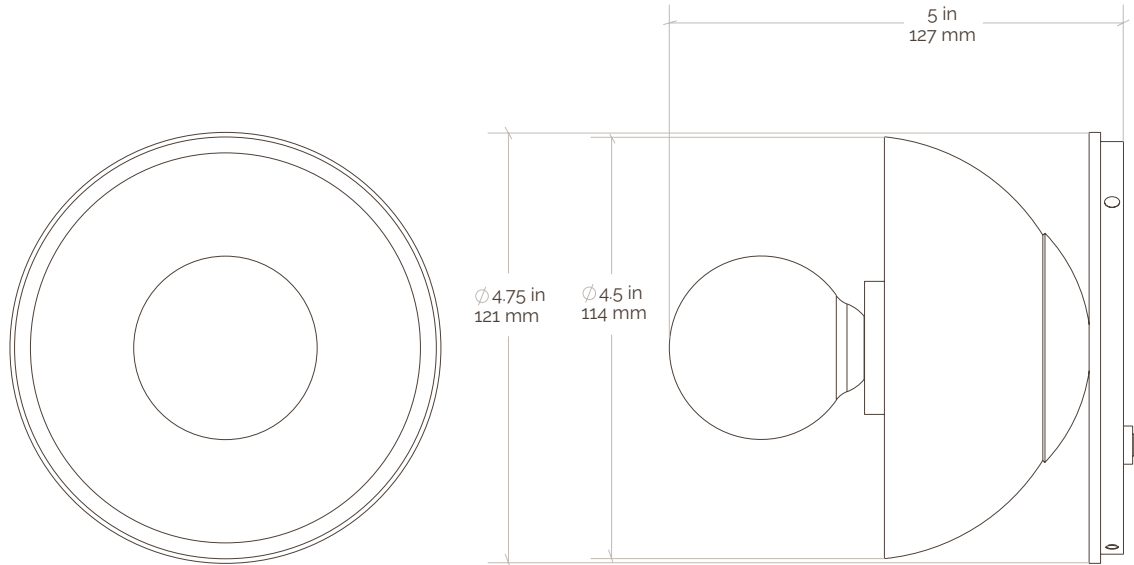

Emmet Sconce Small, Damp

Incandescent

Collection	Emmet	Mounting	4 in octagon box or handy box
Number	SC-013	Backplate	4.75 in / 121 mm
Product	Sconce Small, Damp	Certifications	UL listed
Appx. Dimensions	Diameter: 4.75 in / 121 mm Projection: 5 in / 127 mm (Includes bulb)	Lamping	E12 G16.5 stretch filament LED
Weight	2 lbs / 0.9 kgs	Lamping Spec	4 w / 450 lm / 2700 k each
Materials	Brass & terracotta	Dimming	See compatability list for details.
Finishes	Available in any Pax brass & ceramic finish		*WALL MOUNT ONLY

Incandescent Base Lamp Specs

G16.5 Stretch Filament LED - Frosted Bulb (FRO) / Clear Bulb (CLR)

Type (FRO/CLR)	E26 edison base	Type (FRO/CLR)	E12 candelabra base
Watts Each	4.5	Watts Each	4
Lumens Each	500	Lumens Each	450
Color Temperature	2700 K	Color Temperature	2700 K
Life Expectancy	3 yrs. 25,000 hours	Life Expectancy	3 yrs. 25,000 hours