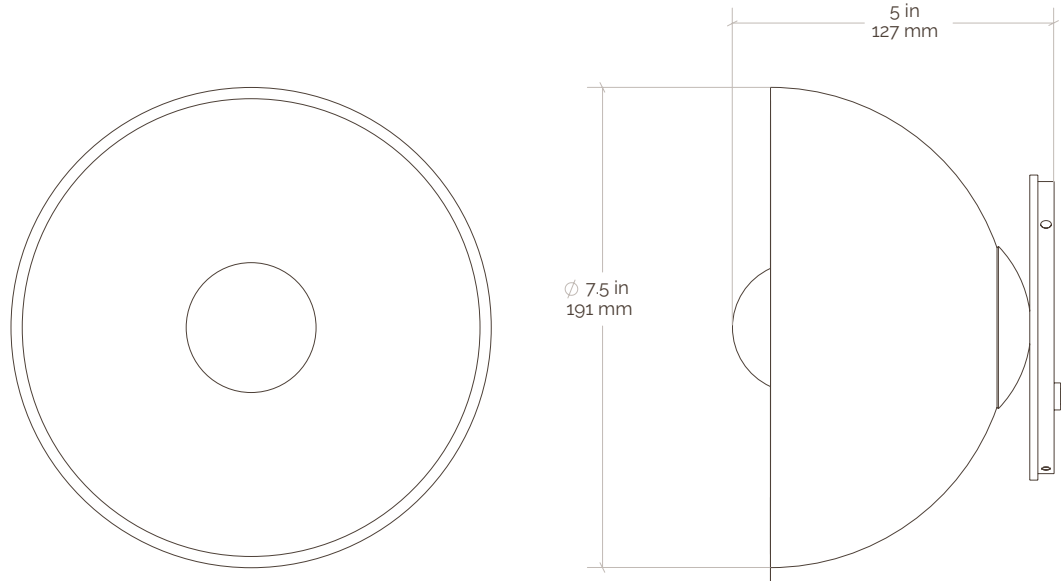

Emmet Sconce Large, Damp

Incandescent

Collection	Emmet	Mounting	4 in octagon box or handy box
Number	SC-014	Backplate	4.75 in / 121 mm
Product	Sconce Large, Damp	Certifications	UL listed
Appx. Dimensions	Diameter: 7.5 in / 191 mm Projection: 5 in / 127 mm (Includes bulb)	Lamping	E12 G16.5 stretch filament LED
Weight	2.5 lbs / 1.1 kgs	Lamping Spec	4 w / 450 lm / 2700 k each
Materials	Brass & terracotta	Dimming	See compatability list for details.
Finishes	Available in any Pax brass & ceramic finish		*WALL MOUNT ONLY

Incandescent Base Lamp Specs

G16.5 Stretch Filament LED - Frosted Bulb (FRO) / Clear Bulb (CLR)

Type (FRO/CLR)	E26 edison base	Type (FRO/CLR)	E12 candelabra base
Watts Each	4.5	Watts Each	4
Lumens Each	500	Lumens Each	450
Color Temperature	2700 K	Color Temperature	2700 K
Life Expectancy	3 yrs. 25,000 hours	Life Expectancy	3 yrs. 25,000 hours