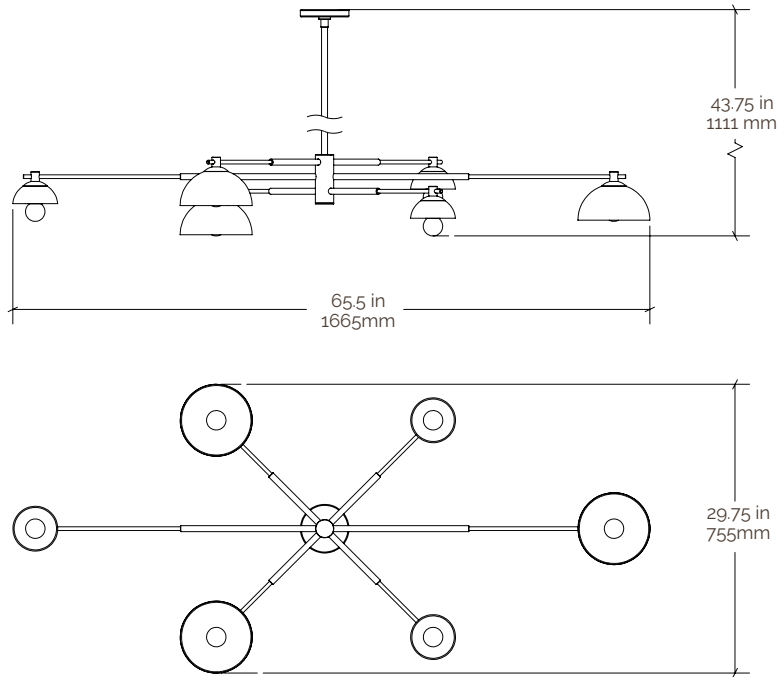

# Dixon Narrow Ceiling Fixture Six Light

Incandescent

<b>Collection</b>	Dixon	<b>Mounting</b>	4 in octagon box
<b>Number</b>	CF-046	<b>Canopy</b>	5 in / 130 mm
<b>Product</b>	Narrow Ceiling Fixture Six Light	<b>Certifications</b>	UL listed
<b>Appx. Dimensions</b>	H: 43.75 in / 1105 mm W: 65.5 in / 1665 mm L: 29.75 in / 755 mm	<b>Lamping</b>	120V E26 G16.5 stretch filament LED
<b>Weight</b>	15.2 lbs / 6.9 kgs	<b>Lamping Spec</b>	4.5 w / 500 lm / 2700 k each
<b>Materials</b>	Brass & terracotta	<b>Dimming</b>	See compatibility list for details.
<b>Finishes</b>	Available in any Pax brass & ceramic finish	Standard down rod is 33.75in/857mm and can be cut to length on-site or ordered to length specified by desired fixture's overall height (OAH). Longer custom length available.	

## Specifications